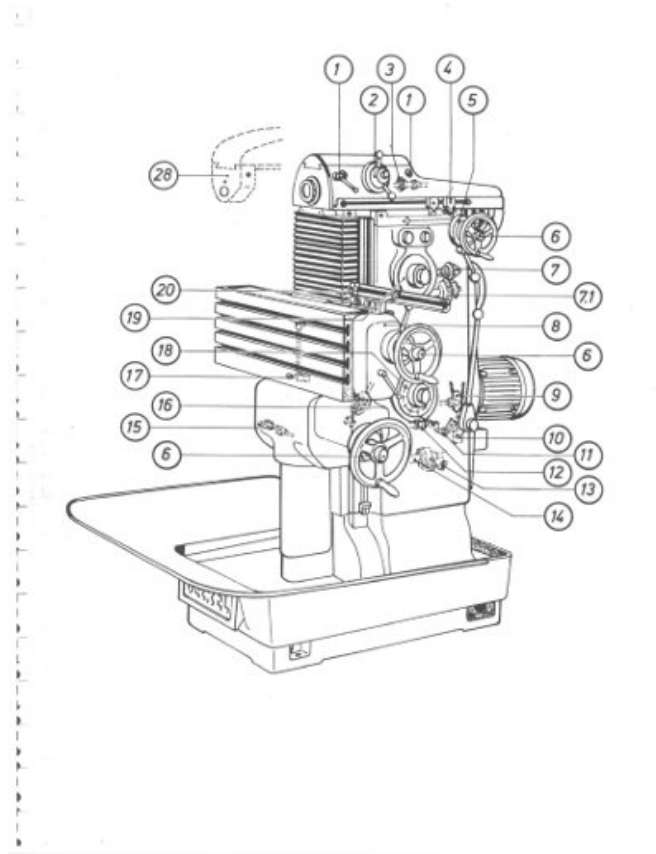

## Deckel Fp2 Bedienungsanleitung Pdf Free

**DOWNLOAD:** <https://byltly.com/2iu0fx>

**Download**

---

Timing of the T-slot seal before the Shaft, Slot and Stop. The seal is a metal ring that takes the place of the seal that is used in some machines, and the entire seal moves with the shaft. The seal and T-slot are attached to the cylinder head on the intake side and to the block and crankcase on the exhaust side. see example bellow: The DCS, DPF, Timing Light, Water Temperature Gauge, Intake Manifold Pressure Gauge and T-Slots are located on the air intake side of the engine and the DCS Solenoid is on the exhaust side of the engine. The seals located at these points prevent any leak from the cylinder head or block to the exhaust manifold and vice-versa. The T-slot seal is located between the T-slot and the exhaust manifold. So the T-slot seal is between the cylinder head and the manifold. The question: why should I replace it when I changed the spark plugs? A: The T-slot seal is part of the camshaft drive timing system. The DCS, DPF, Timing Light, Water Temperature Gauge, Intake Manifold Pressure Gauge and T-Slots are located on the air intake side of the engine and the DCS Solenoid is on the exhaust side of the engine. The seals located at these points prevent any leak from the cylinder head or block to the exhaust manifold and vice-versa. The T-slot seal is located between the T-slot and the exhaust manifold. *Pseudophialophora lenticulata*, a new anamorphic mold-related species in the genus *Oidiodendron* (Ophiostomatales, Ophiostomataceae). A new anamorphic mold-related fungus, *Pseudophialophora lenticulata* (anamorph: *Oidiodendron lenticulatum*), is described from conifer needles. It is characterized by conidia that are hyaline, smooth-walled and cylindrical, with one or several longitudinal striations. The teleomorph (as yet unknown) is similar to the genus *Oidiodendron*, based on the presence of densely packed, hyphae-like apical perithecia. In spite of these characteristics 82157476af